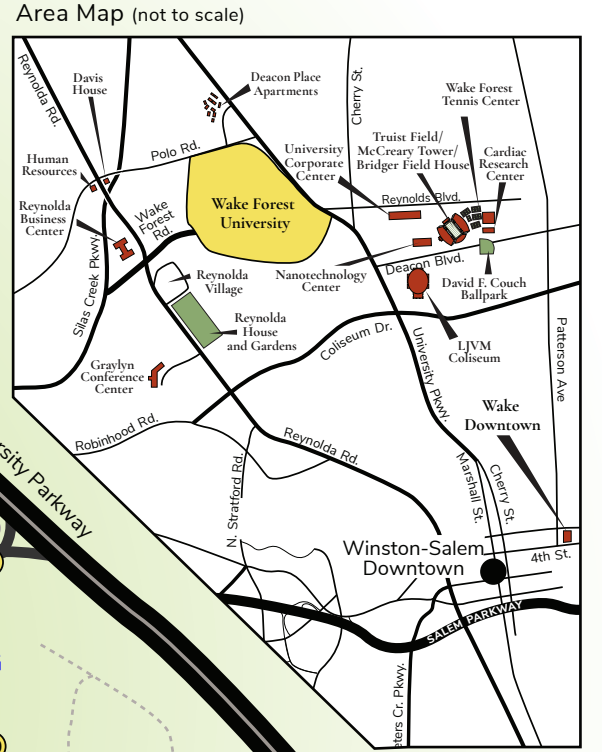

REYNOLDA CAMPUS MAP

To Reynolda Road, Silas Creek Pkwy, and I-40 Business/Bypass
To Graylyn, Reynolda Village, Reynolda Gardens and Reynolda House

To Truist Field, Bridger Field House, McCreary Tower, Wake Forest Tennis Complex, LJVM Coliseum, David F. Couch Ballpark, Innovation Quarter and Wake Downtown

Visitor Parking