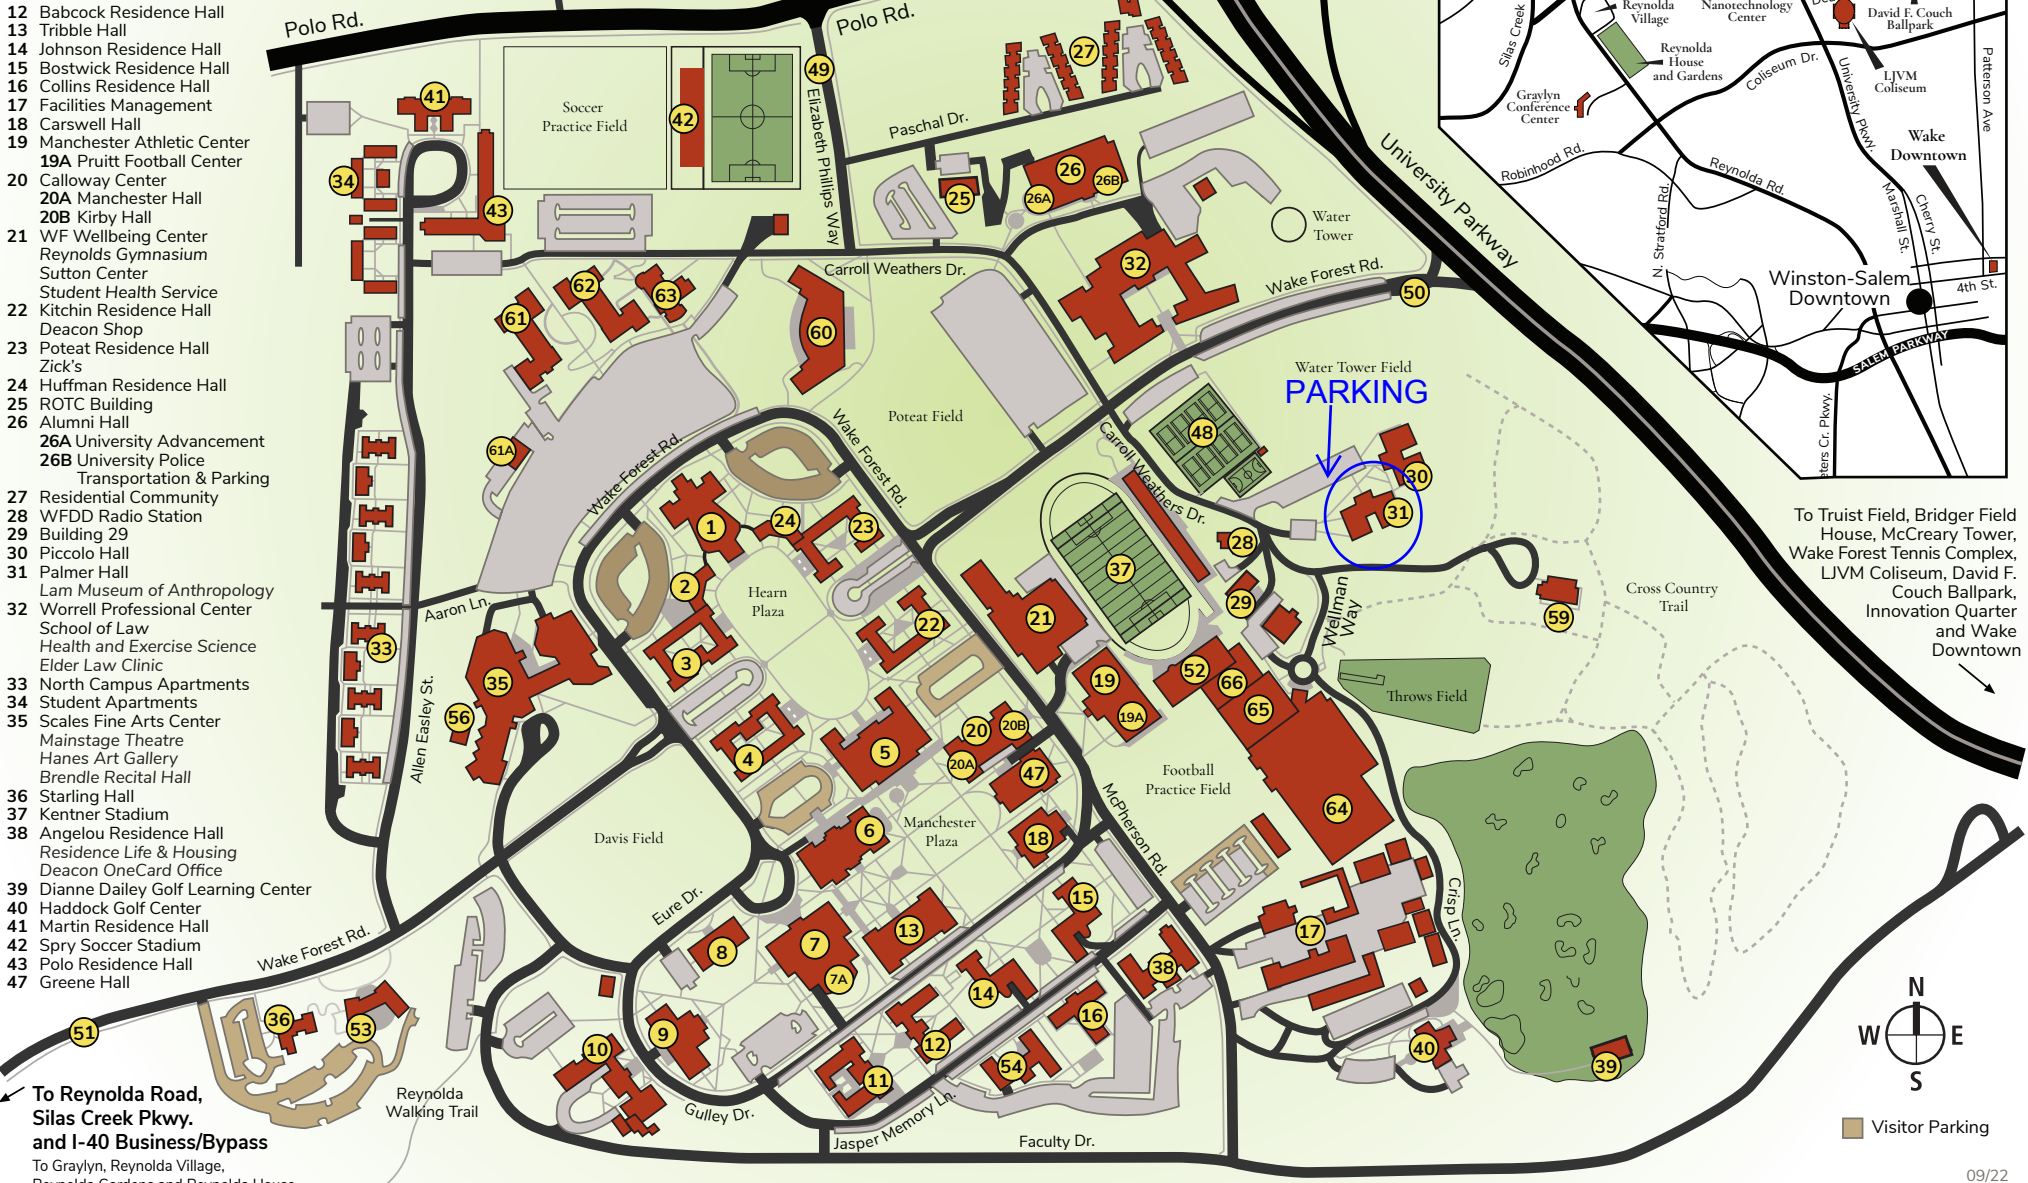

REYNOLDA CAMPUS MAP

To Reynolda Road, Silas Creek Pkwy, and I-40 Business/Bypass
To Graylyn, Reynolda Village, Reynolda Gardens and Reynolda House

To Truist Field, Bridger Field House, McCreary Tower, Wake Forest Tennis Complex, LJVM Coliseum, David F. Couch Ballpark, Innovation Quarter and Wake Downtown

Visitor Parking