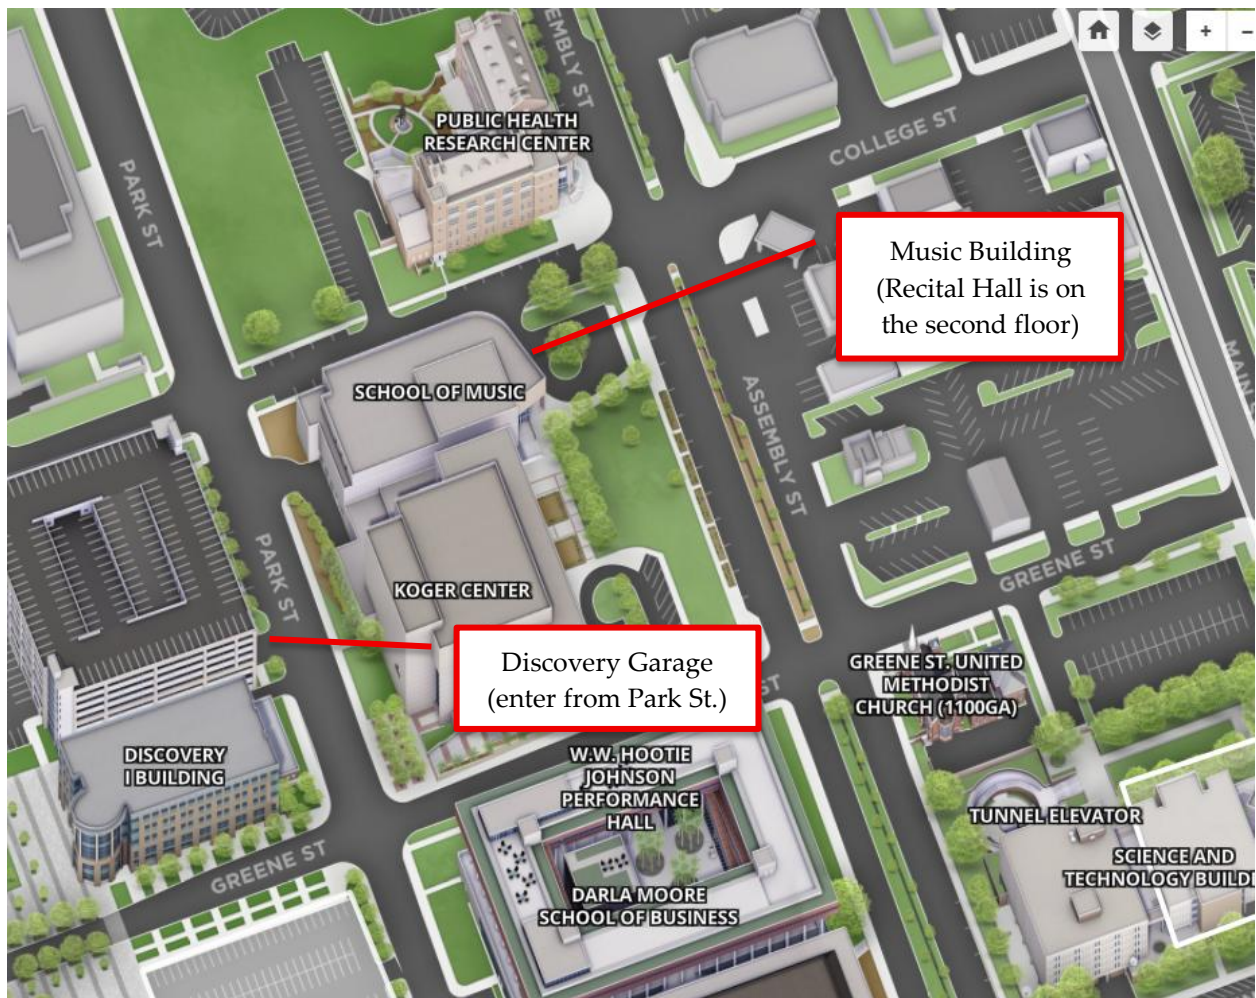

# Meeting Resources & Recommendations

AMS Southeast Chapter Meeting

October 4, 2025

University of South Carolina, School of Music

**Meeting Location** Recital Hall (206), Music Building, 813 Assembly St  
Columbia, SC 29208

**Parking** Discovery Garage, located at 851 Park Street, behind the School of Music offers hourly parking. Metered parking is also available on the streets surrounding the School of Music.

Campus Map [link](#)

### **Grill Marks – COLA**

711 Gervais St.  
Columbia, SC 29201  
803-661-8932

*All restaurants listed here are within walking distance of the School of Music (5 to 15 minutes). There are additional restaurants can be found along Main Street, Gervais Street, and Park Street.*